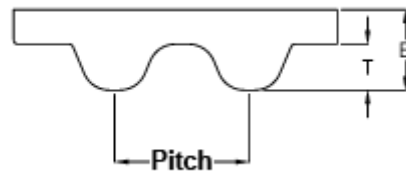

Data Sheet

Article number: 602930810045

Description: Gates Open timing belt rubber
HTD-8M-15-glass cord

Measures

B = 6
Pitch = 8
T = 3.4
Width = 15